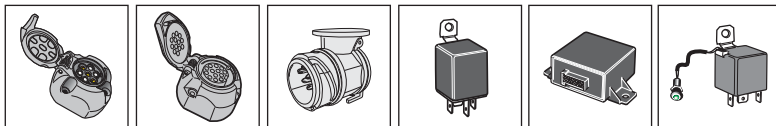

! INFO !

Do not charge the battery of the towing vehicle and/or towed vehicle directly via the socket.

User guide

SPARE PARTS

www.ecs-electronicsuk.co.uk

Partnr.: OP-073-BLU

User Guide

Vehicles with trailer-preparation only!

Opel Movano	Chassis-Cab	03/2010 >> 12/2021
Renault Master	Chassis-Cab	03/2010 >>
Nissan NV400	Chassis-Cab	03/2010 >> 12/2021
Nissan Interstar	Chassis-Cab	01/2022 >>

SOCKET CONNECTION

DIN/ISO 1724	1/L	2	3/31	4/R	5/58-R	6/54	7/58-L	8
Pmax	21W	2x21W		21W	42W	3x21W	42W	
Colour	Yellow	Blue	White	Green	Brown	Red	Black	Grey